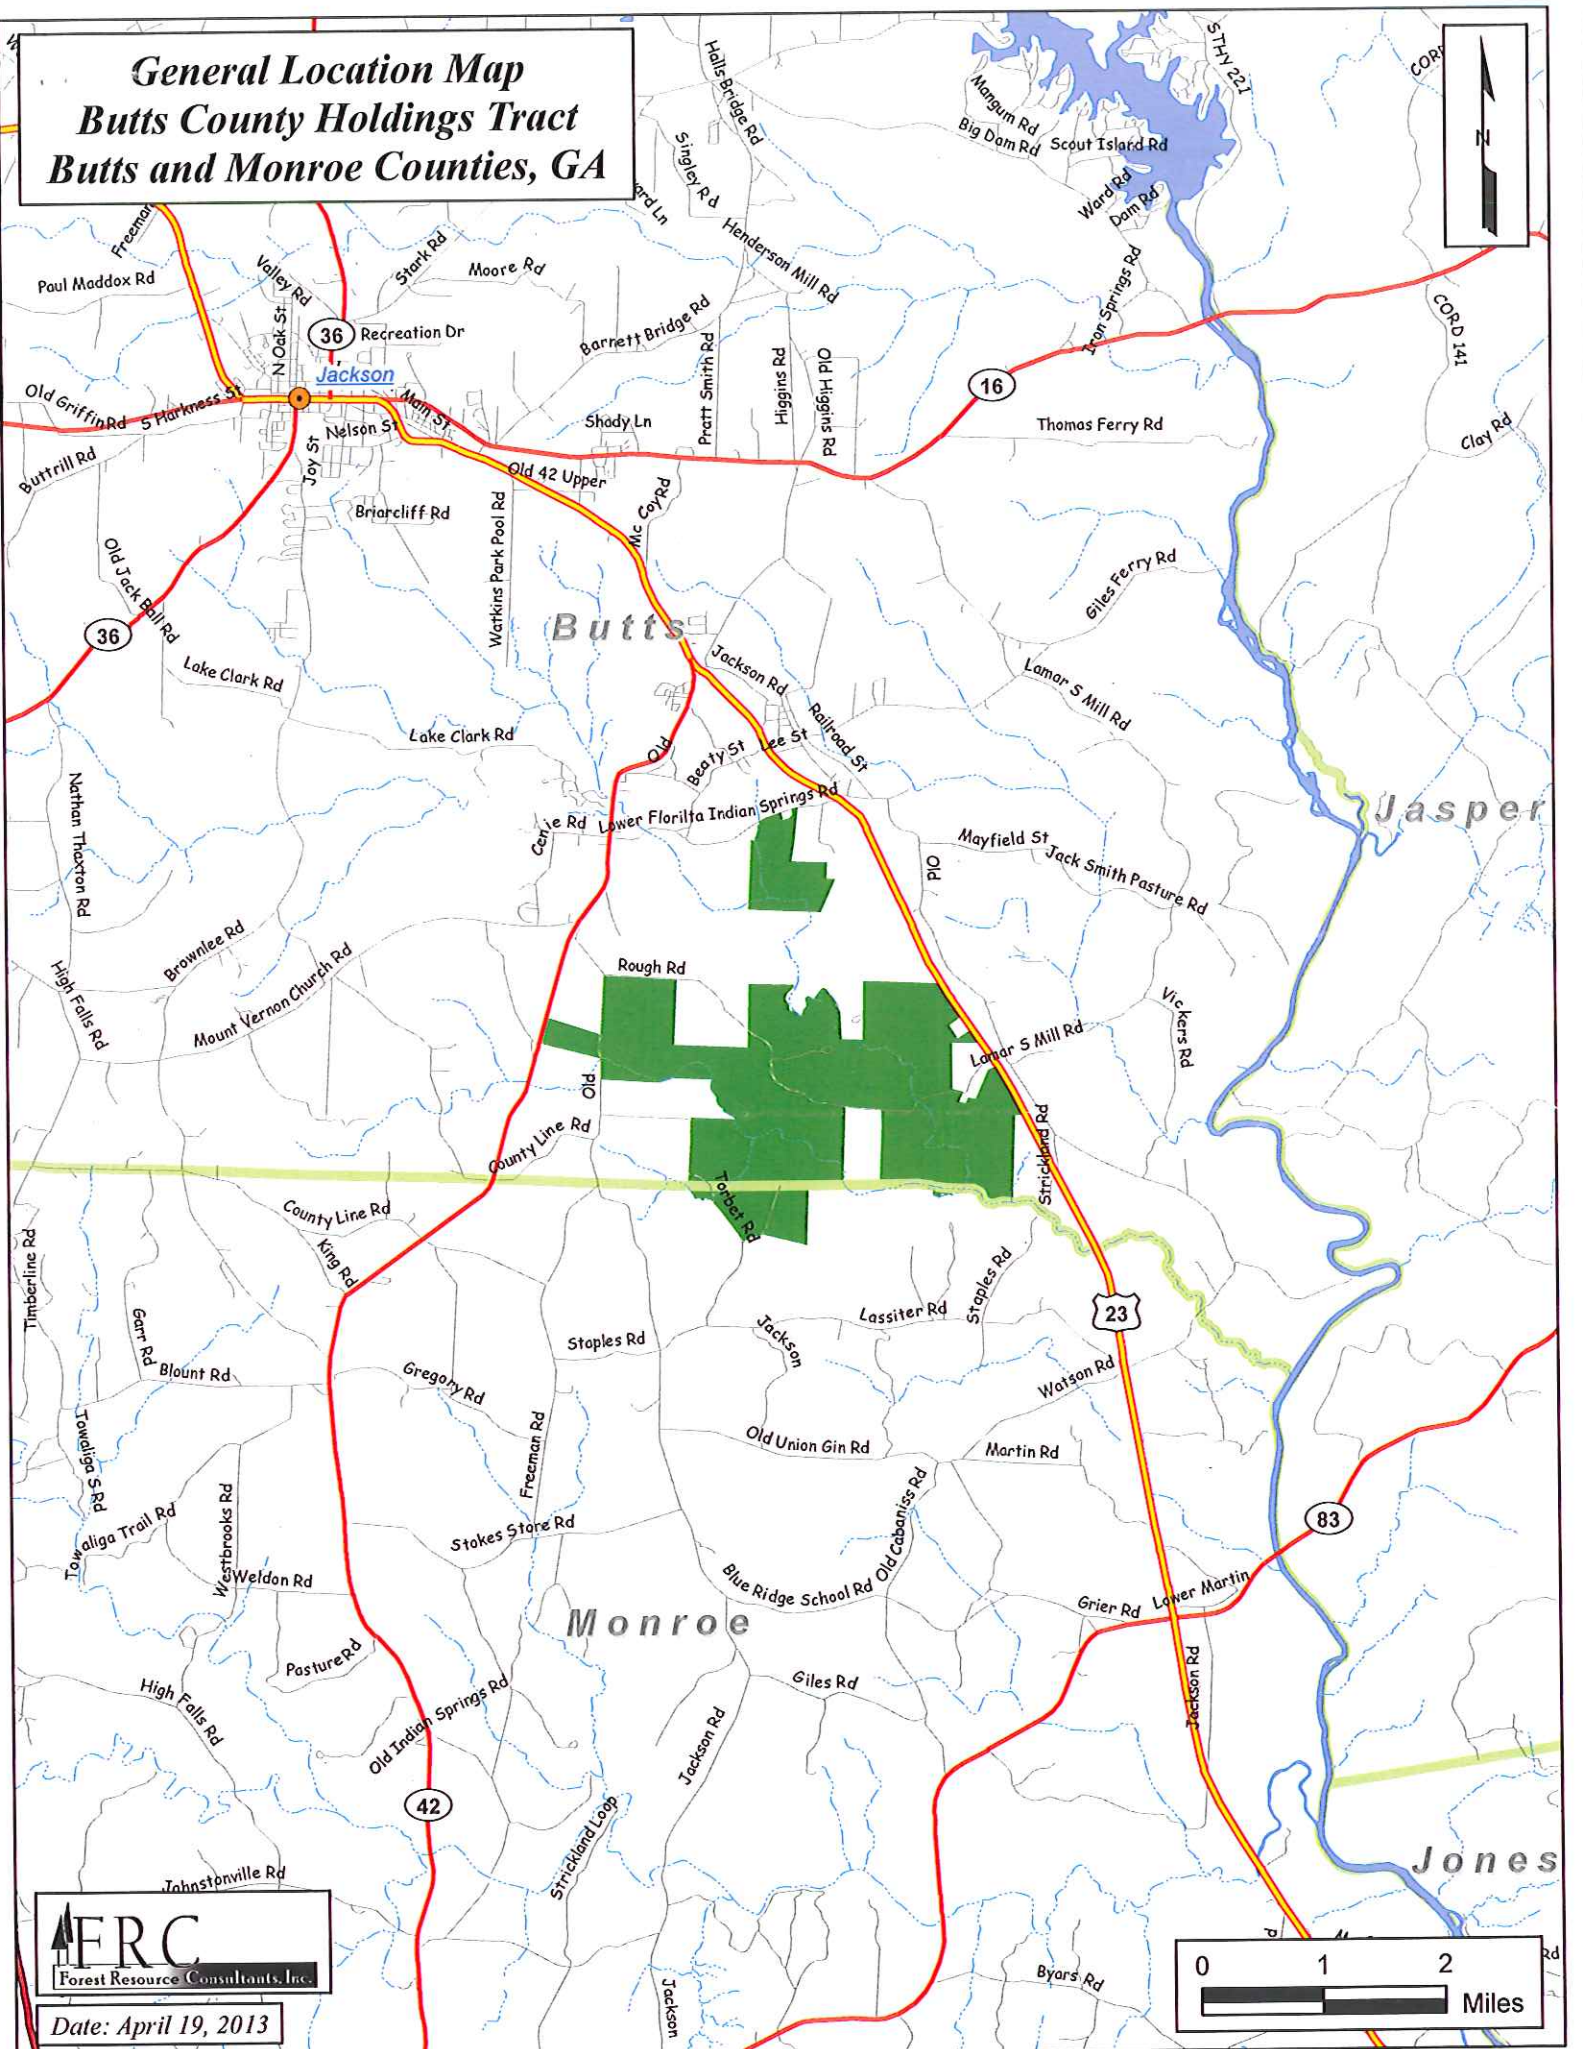

Butts County Holdings Tract
Butts and Monroe Counties, GA
Total Acres +/-3,050

Photography FLown: 2010

Date: December 7, 2012

Butts County Holdings Tract
Butts and Monroe Counties, GA
Total Acres +/-3,050

Date: April 19, 2013

General Location Map Butts County Holdings Tract Butts and Monroe Counties, GA

Date: April 19, 2013