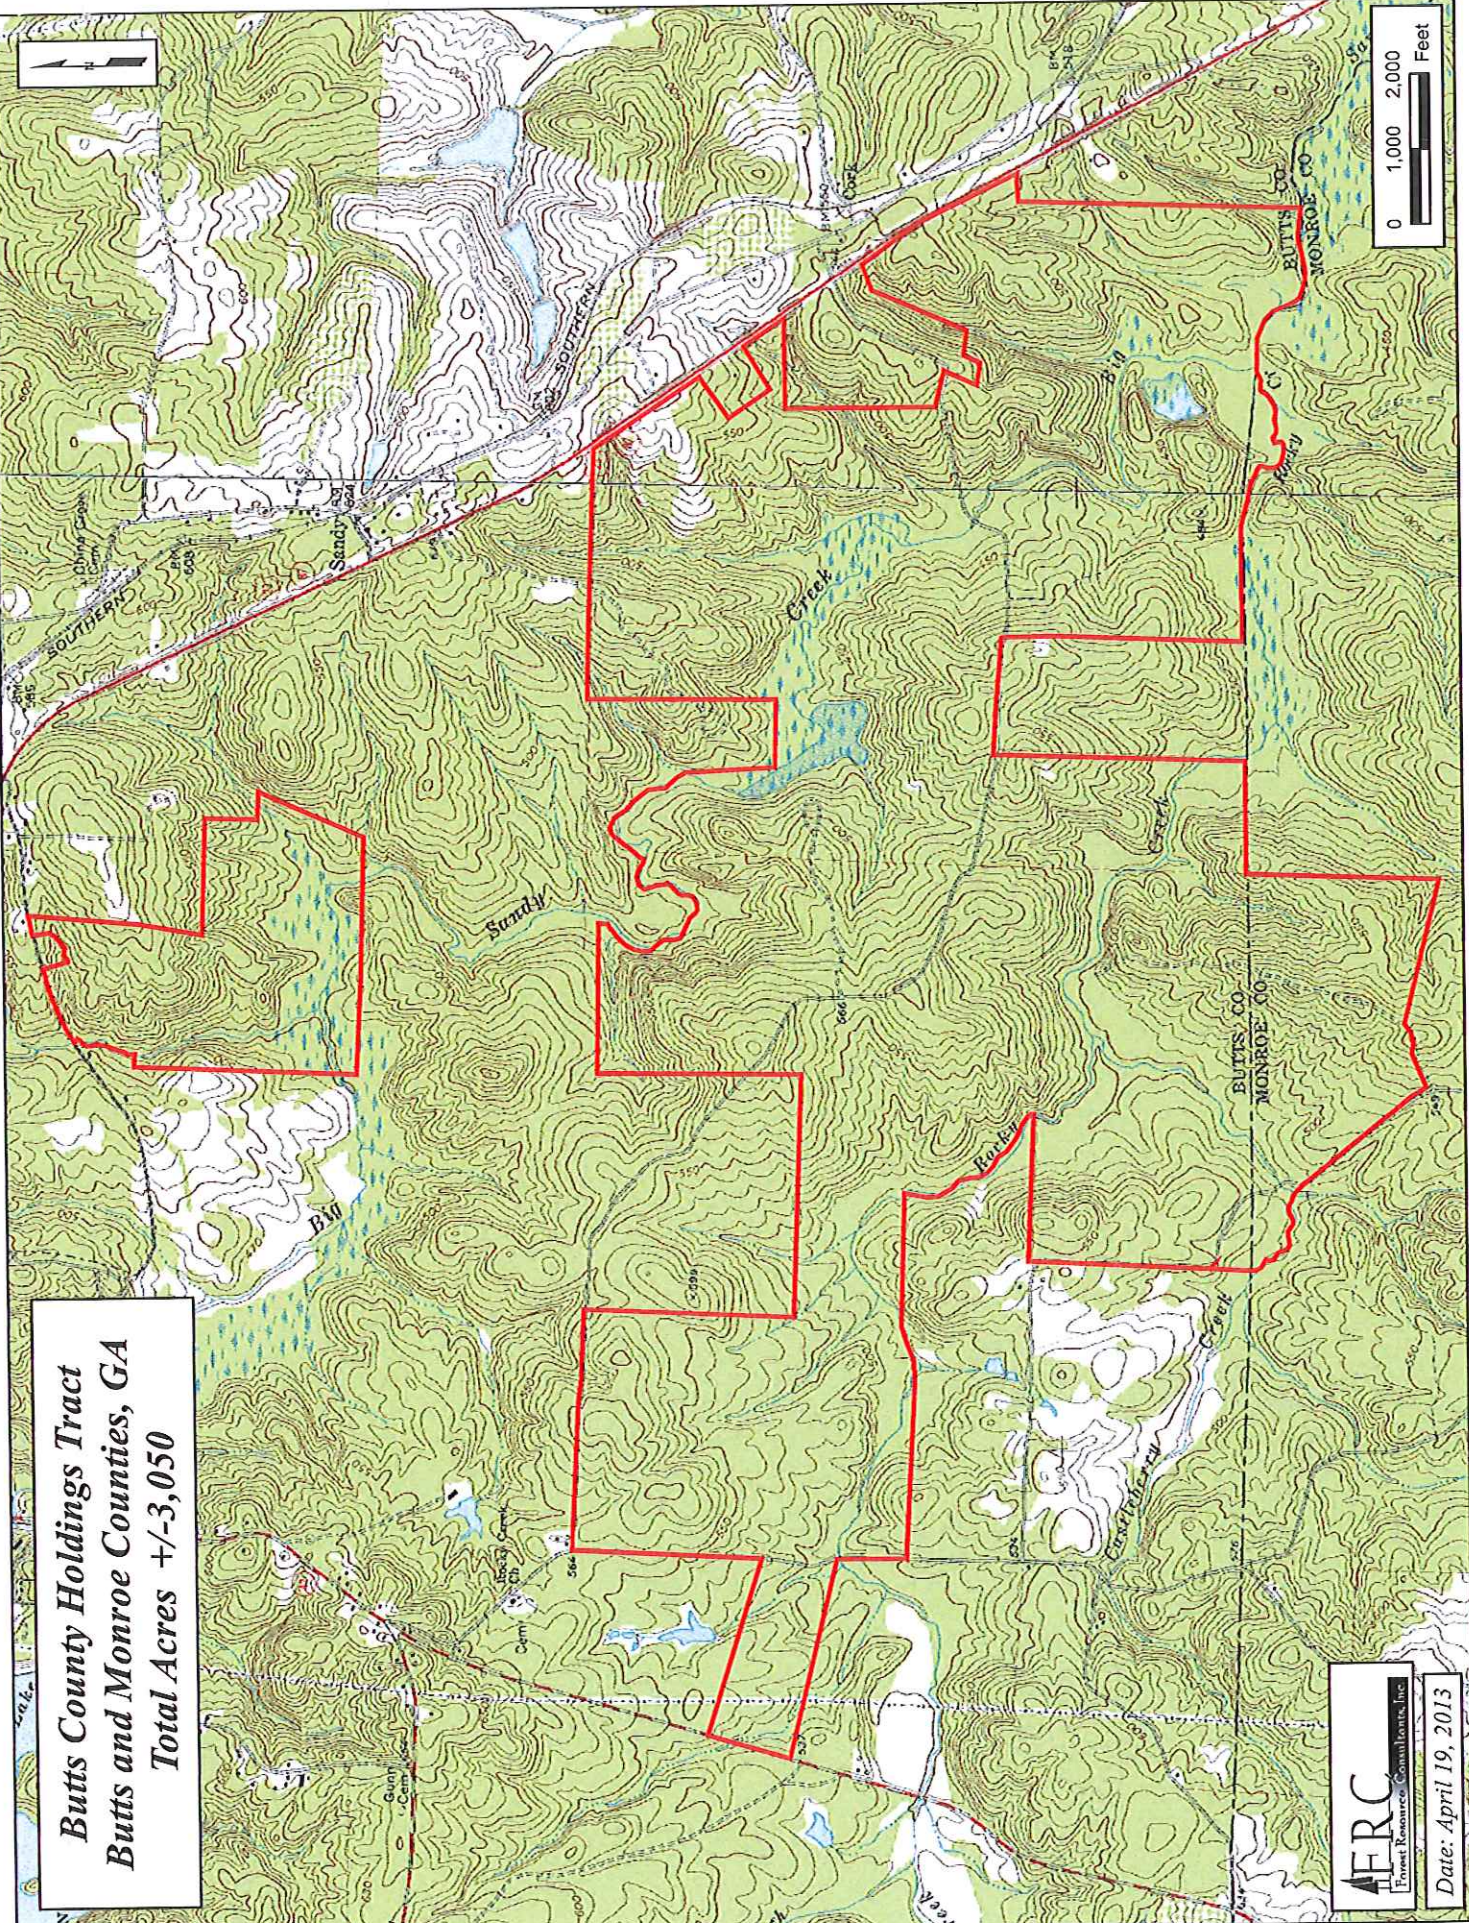

Butts County Holdings Tract
Butts and Monroe Counties, GA
Total Acres +/-3,050

Photography FLown: 2010

Date: December 7, 2012

Butts County Holdings Tract
Butts and Monroe Counties, GA
Total Acres +/-3,050

Date: April 19, 2013

General Location Map Butts County Holdings Tract Butts and Monroe Counties, GA

Date: April 19, 2013