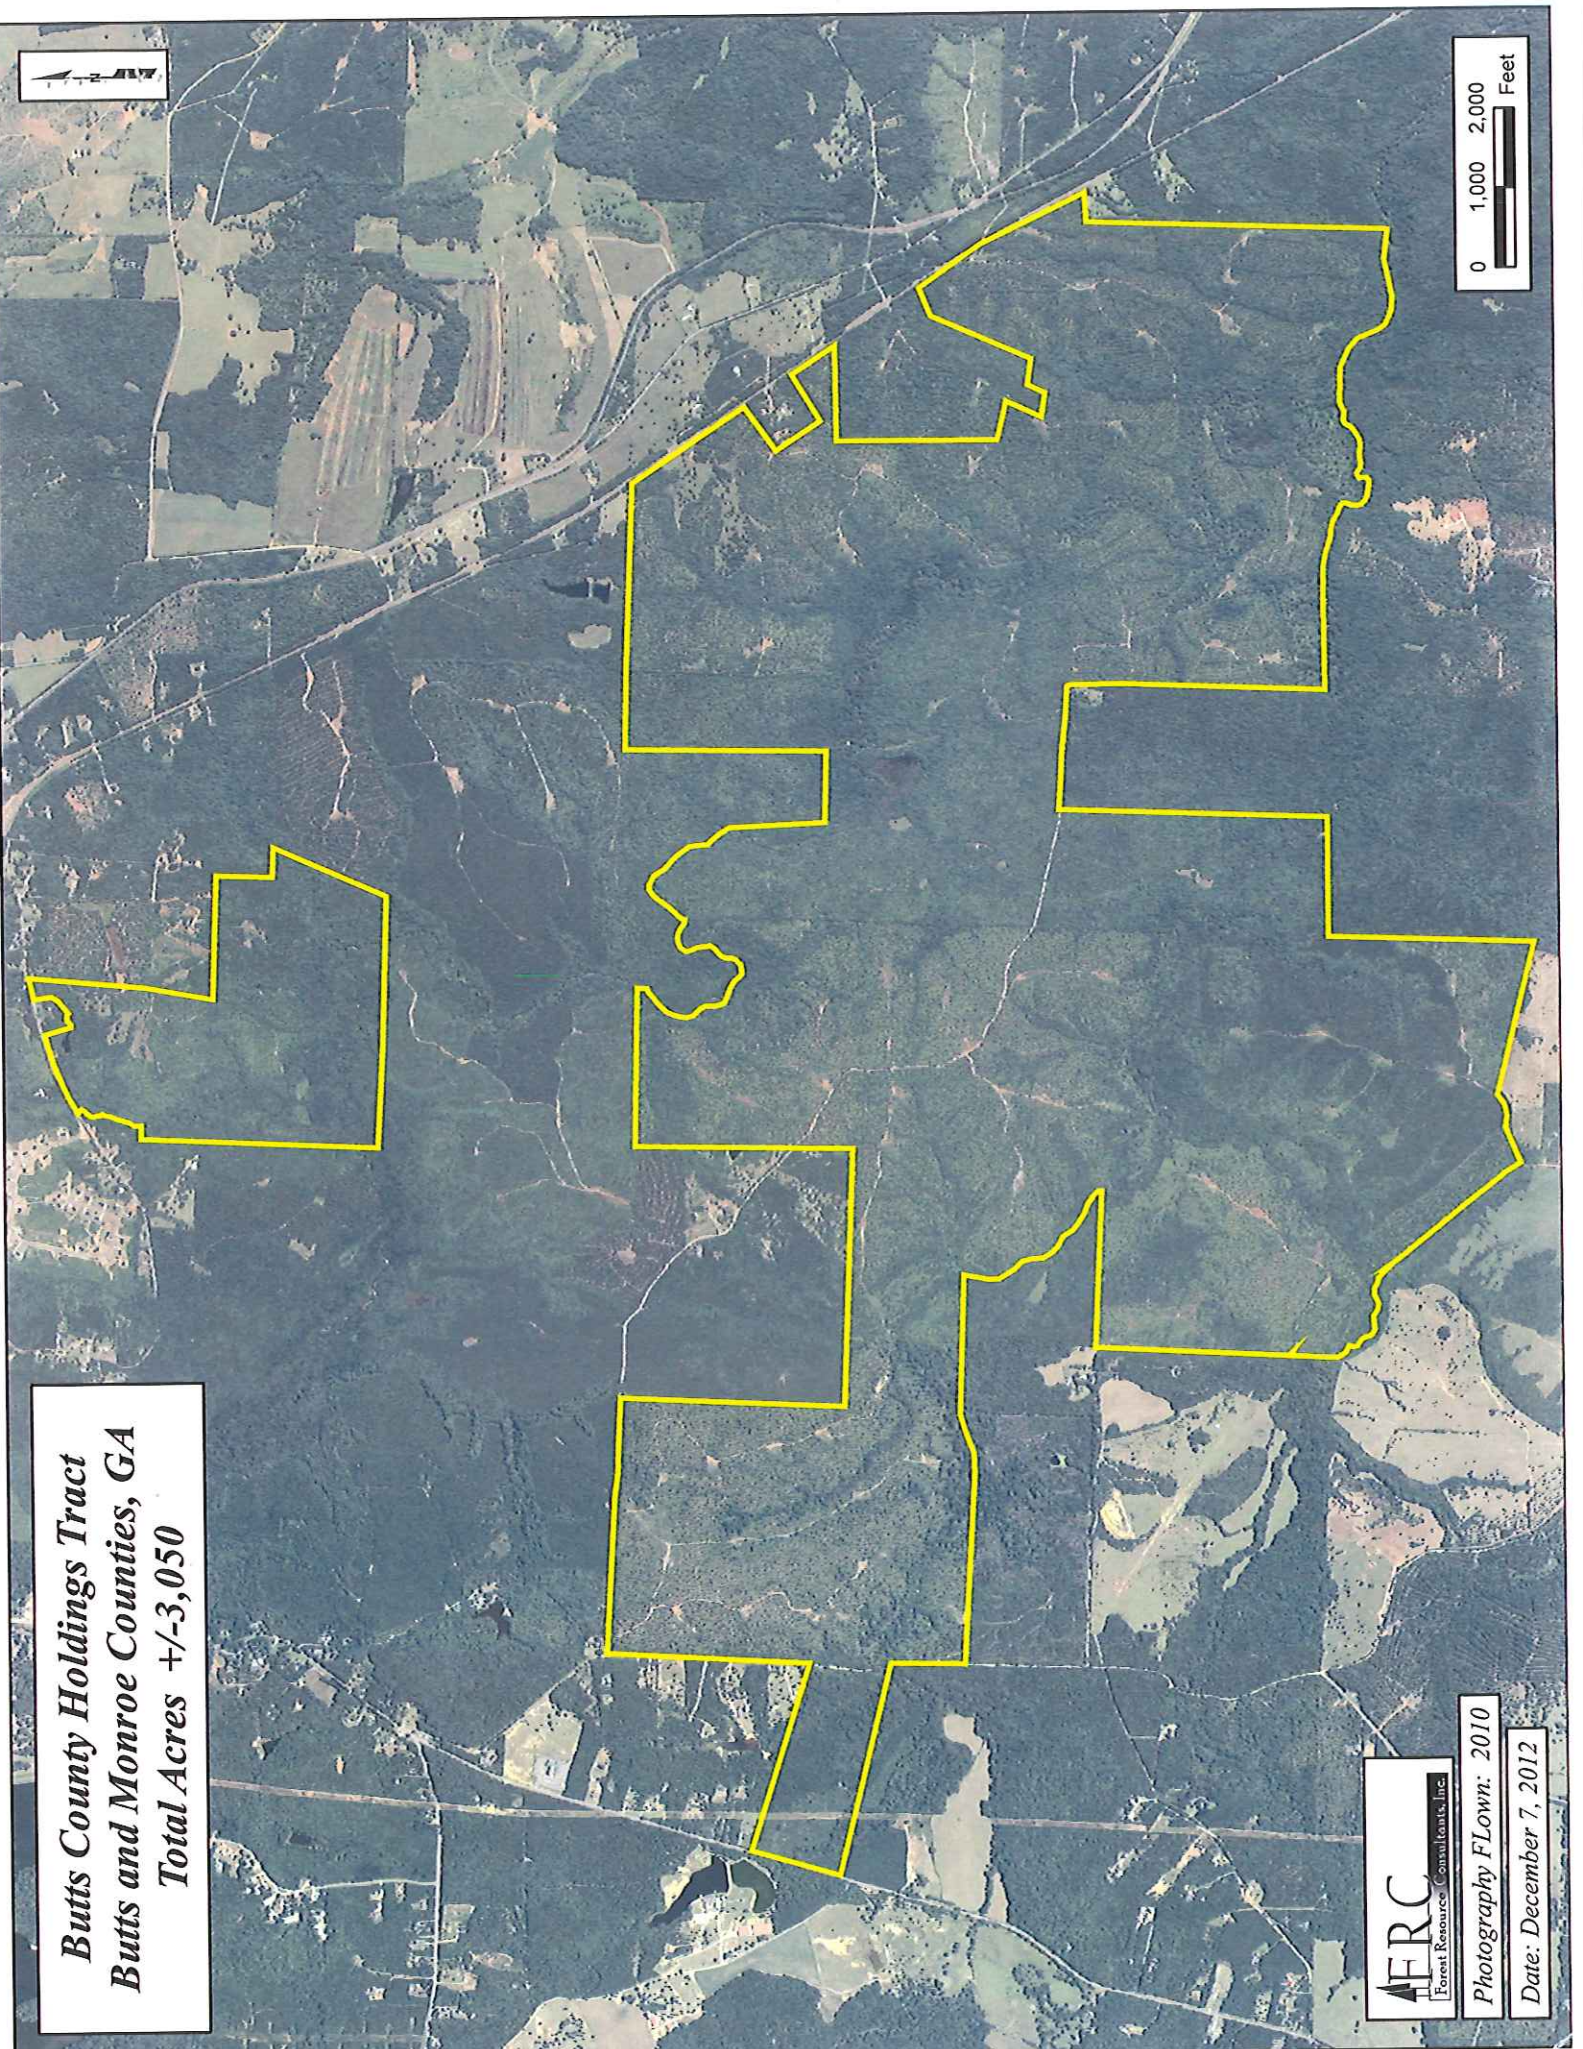

Butts County Holdings Tract
Butts and Monroe Counties, GA
Total Acres +/-3,050

Photography FLown: 2010

Date: December 7, 2012

Butts County Holdings Tract
Butts and Monroe Counties, GA
Total Acres +/-3,050

Date: April 19, 2013

General Location Map Butts County Holdings Tract Butts and Monroe Counties, GA

Date: April 19, 2013