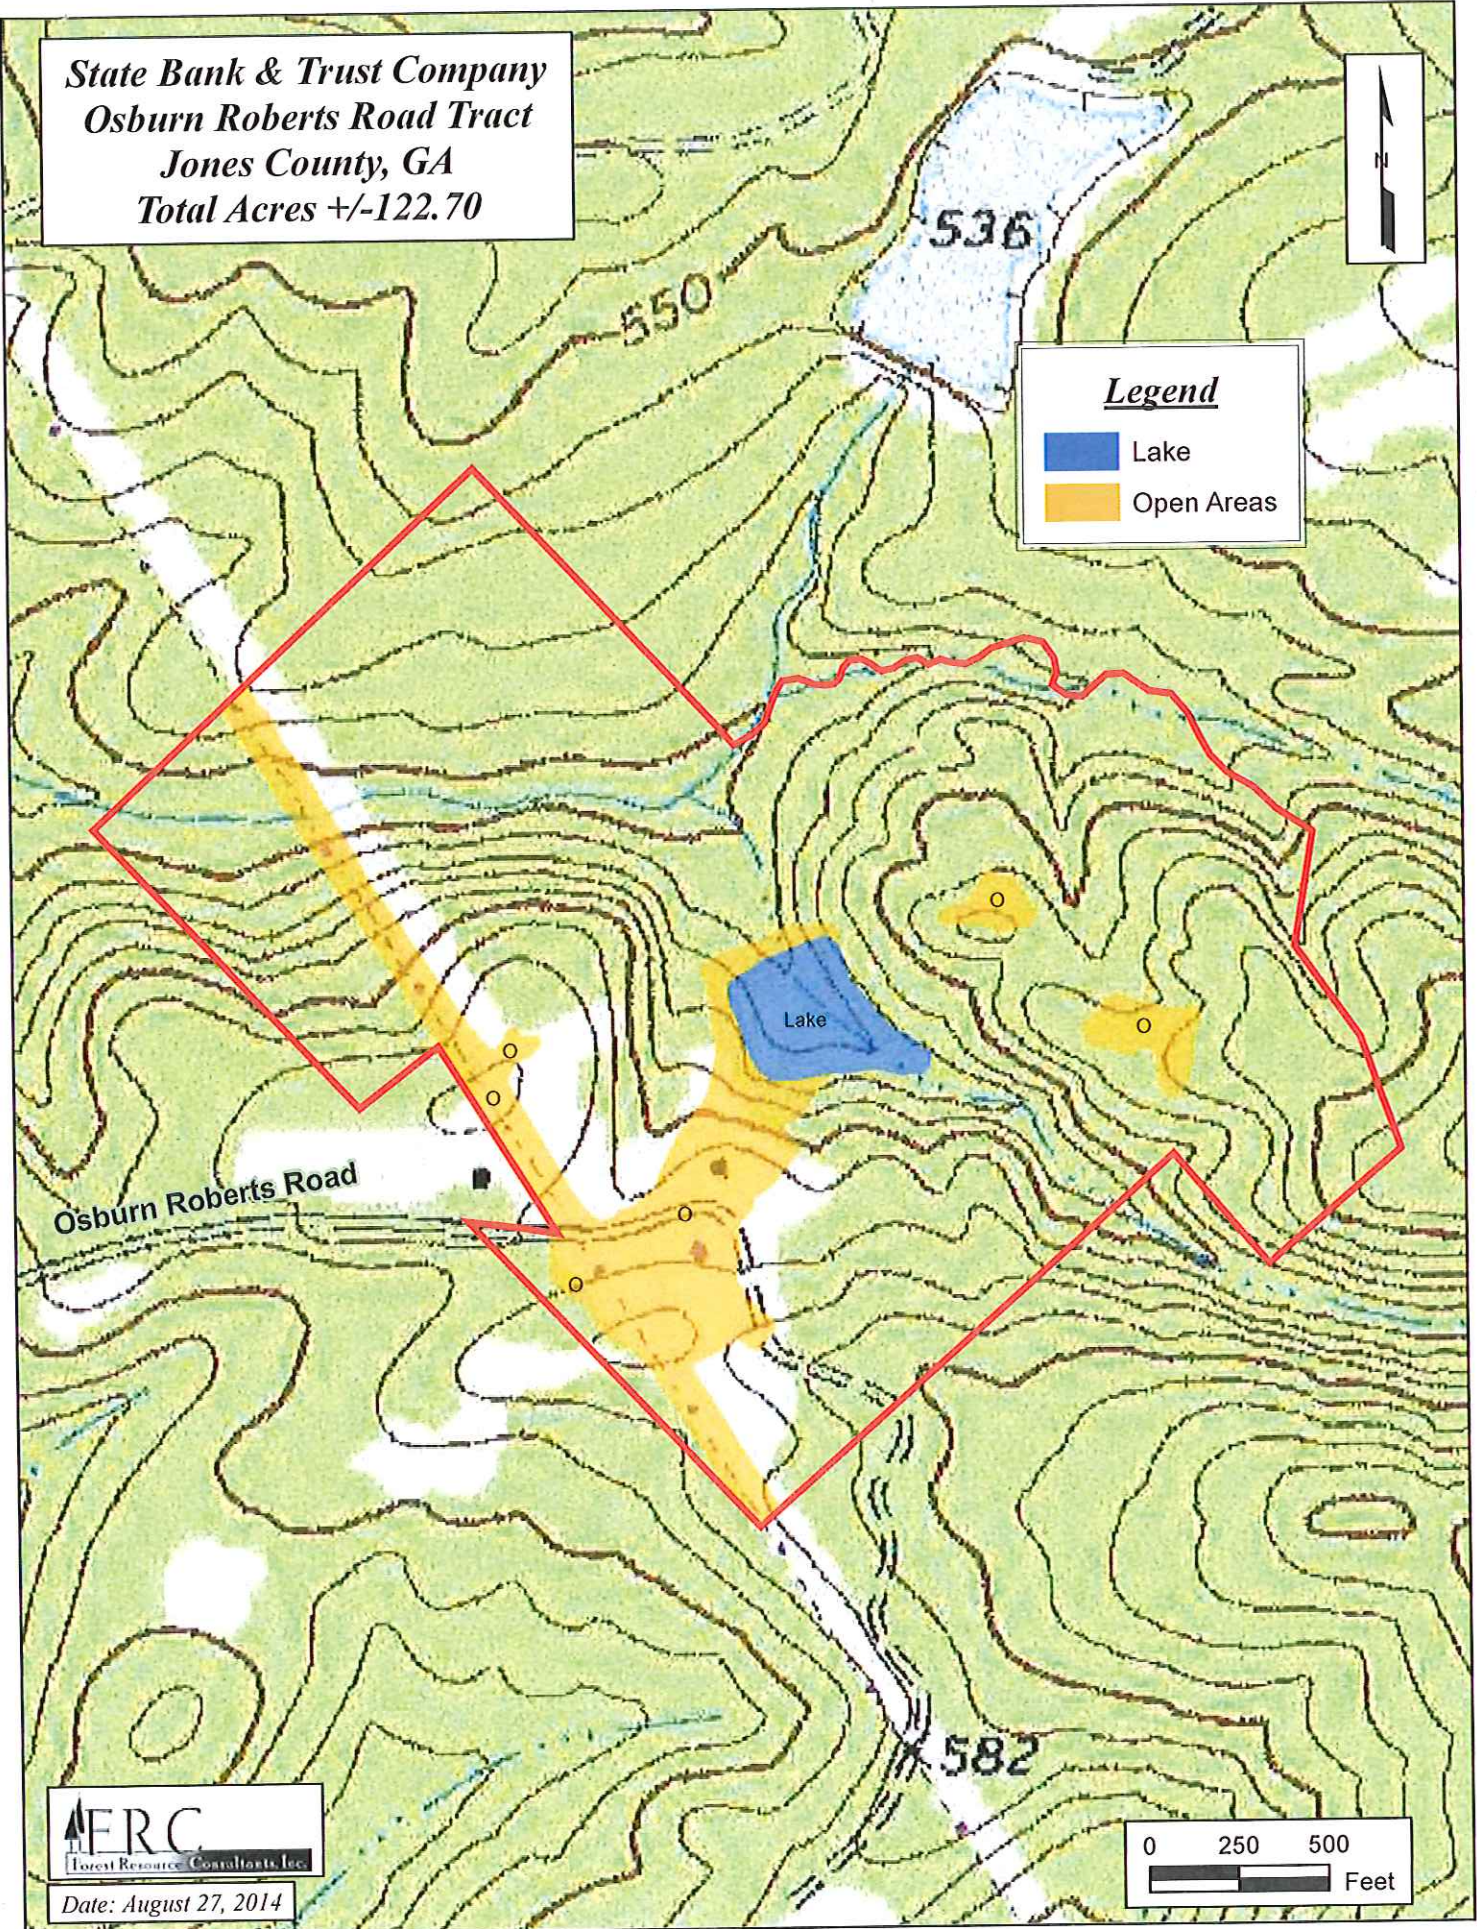

*State Bank & Trust Company
Osburn Roberts Road Tract
Jones County, GA
Total Acres +/-122.70*

Legend

- Lake
- Open Areas

Date: August 27, 2014

**General Location Map
State Bank & Trust Company
Osburn Roberts Road Tract
Jones County, GA**